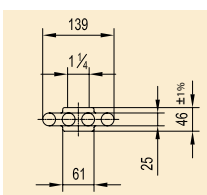

Not including feet: Feet add 100mm to height *per section / All sections are 46mm wide

THE RETRO RANGE

Floor Mounted Retro Brackets

Wall Mounted Retro Brackets

Retro 2 Column
 Depth 64mm
 Wall to Front Edge 99mm
 Wall to Pipework centre 67mm

Retro 3 Column
 Depth 101mm
 Wall to Front Edge 136mm
 Wall to Pipework centre 86mm

Retro 4 Column
 Depth 139mm
 Wall to Front Edge 174mm
 Wall to Pipework centre 105mm

Retro 5 Column
 Depth 177mm
 Wall to Front Edge 212mm
 Wall to Pipework centre 124mm